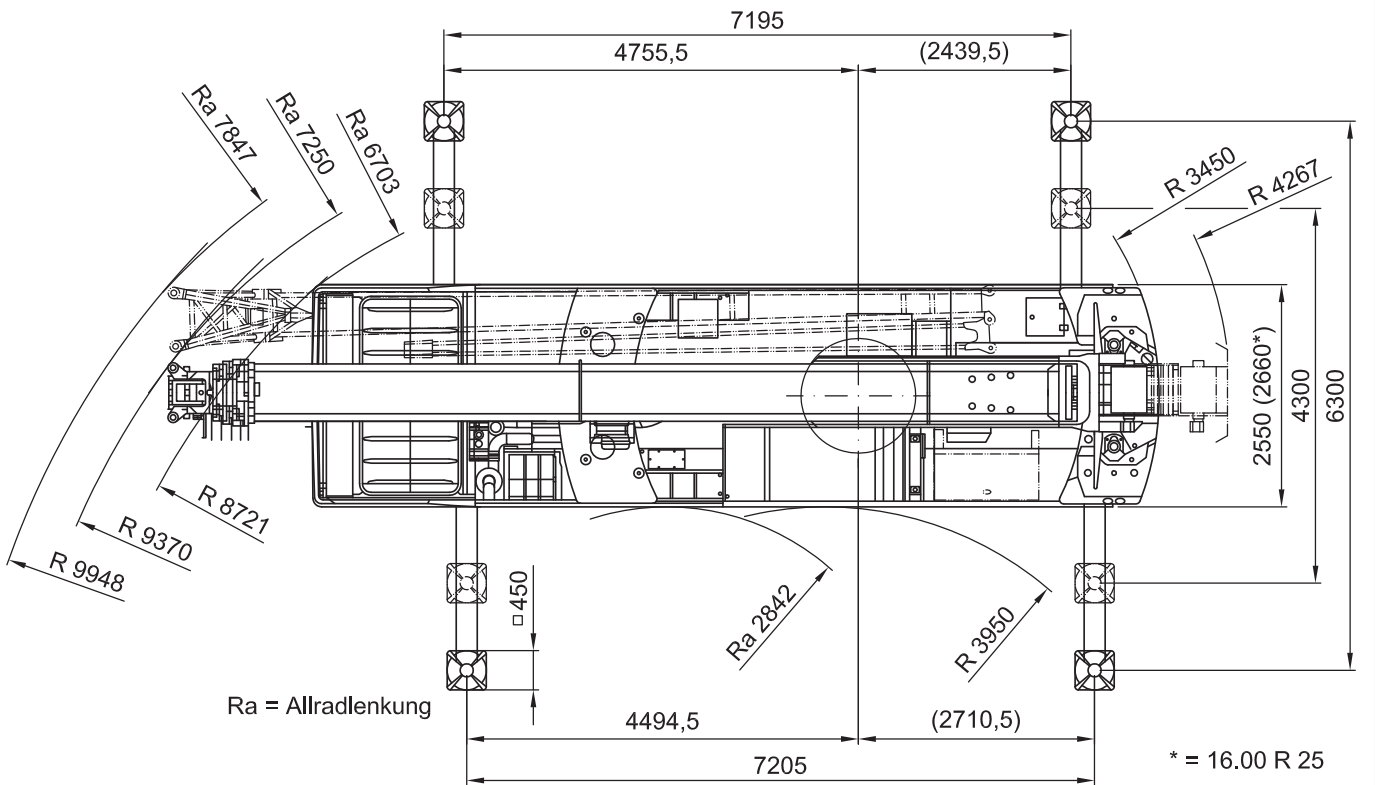

Tadano ATF 50G-3

Teleskop-Mobilkran 50 t

10-40m

9/16m

10t

7,2x6,3m

38,2t

Ra = Allradlenkung