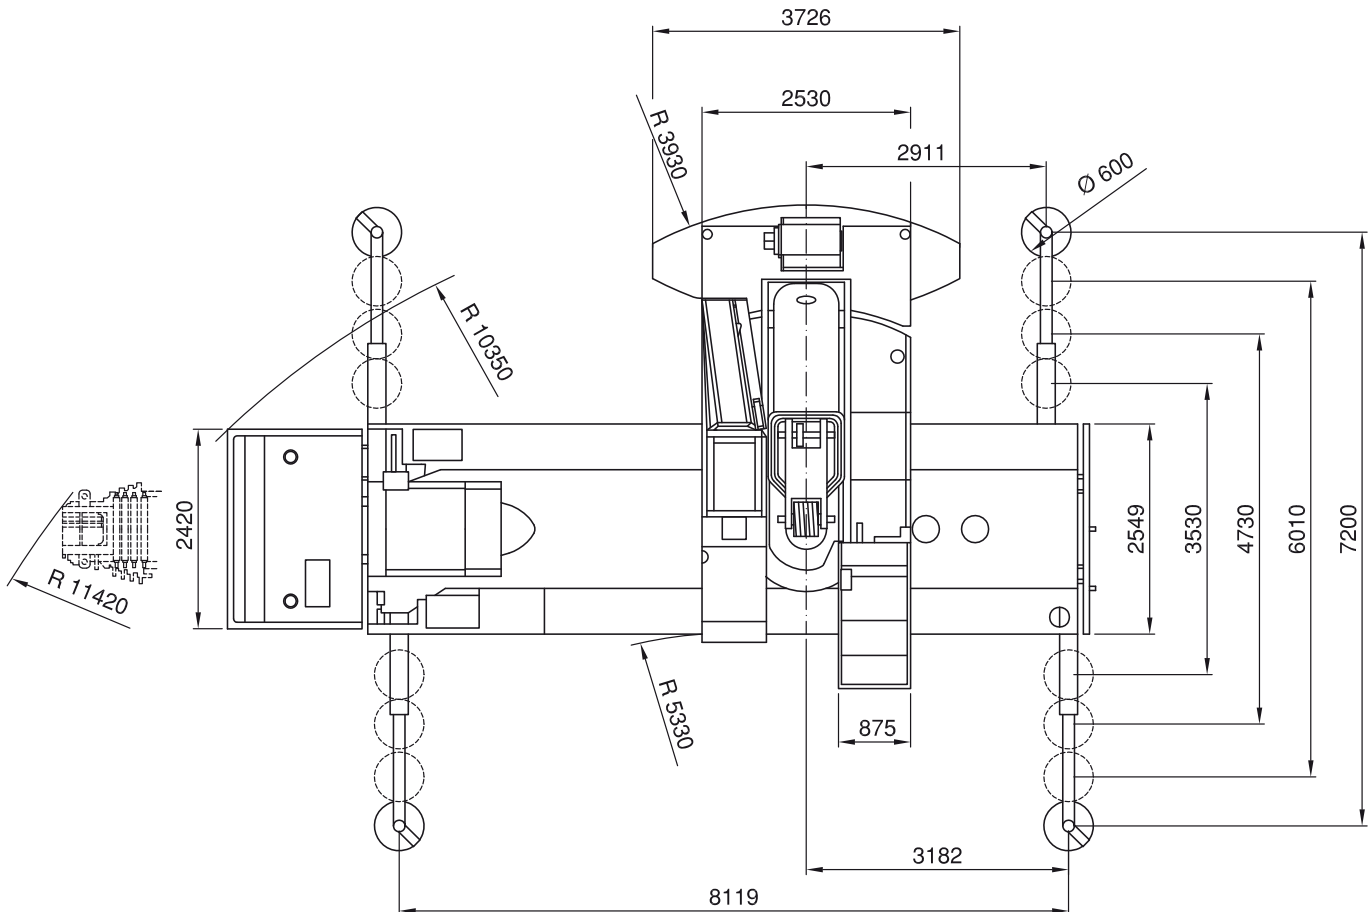

100 t Teleskop-Mobilkran

Terex AC 100-4

11,9-50m

10,1/19m

26,1t

8,1x7,2m

61t

11,9-50m