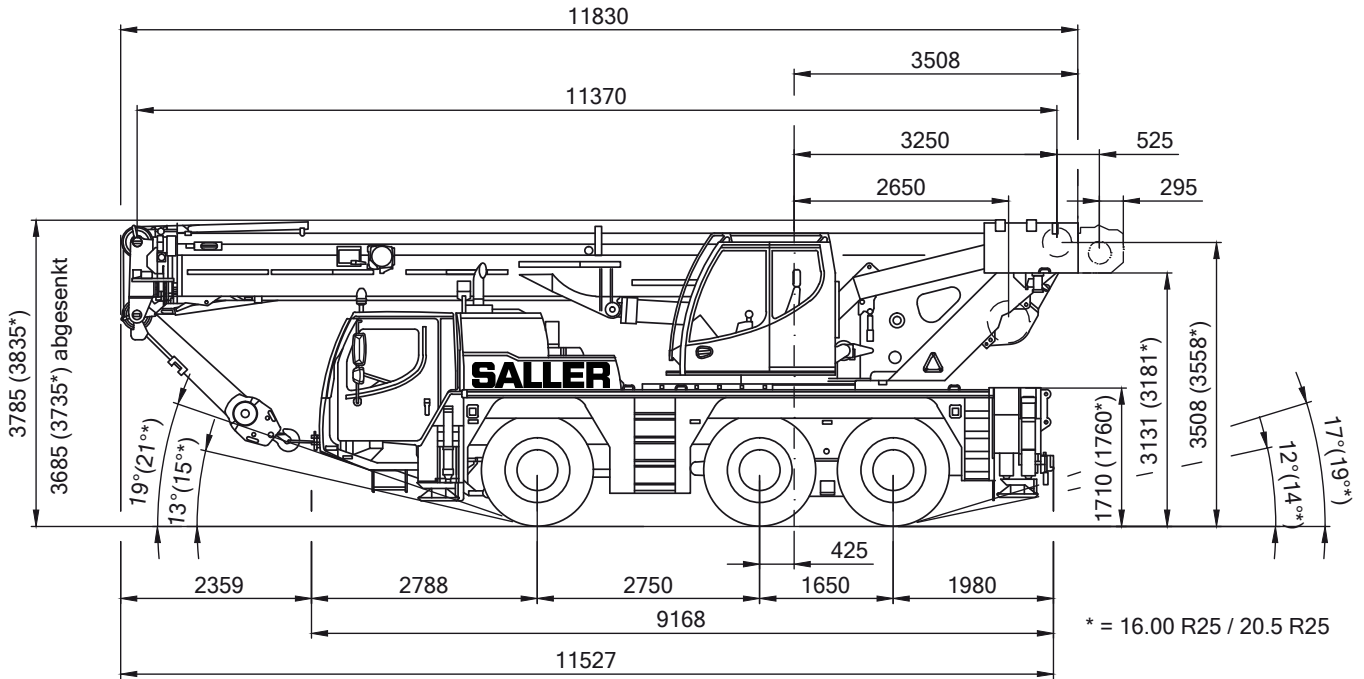

9,2/16m

9t

7,2x6,4m

48t

50 t Teleskop-Mobilkran

Liebherr LTM 1050-3.1

11,4-38m

9t