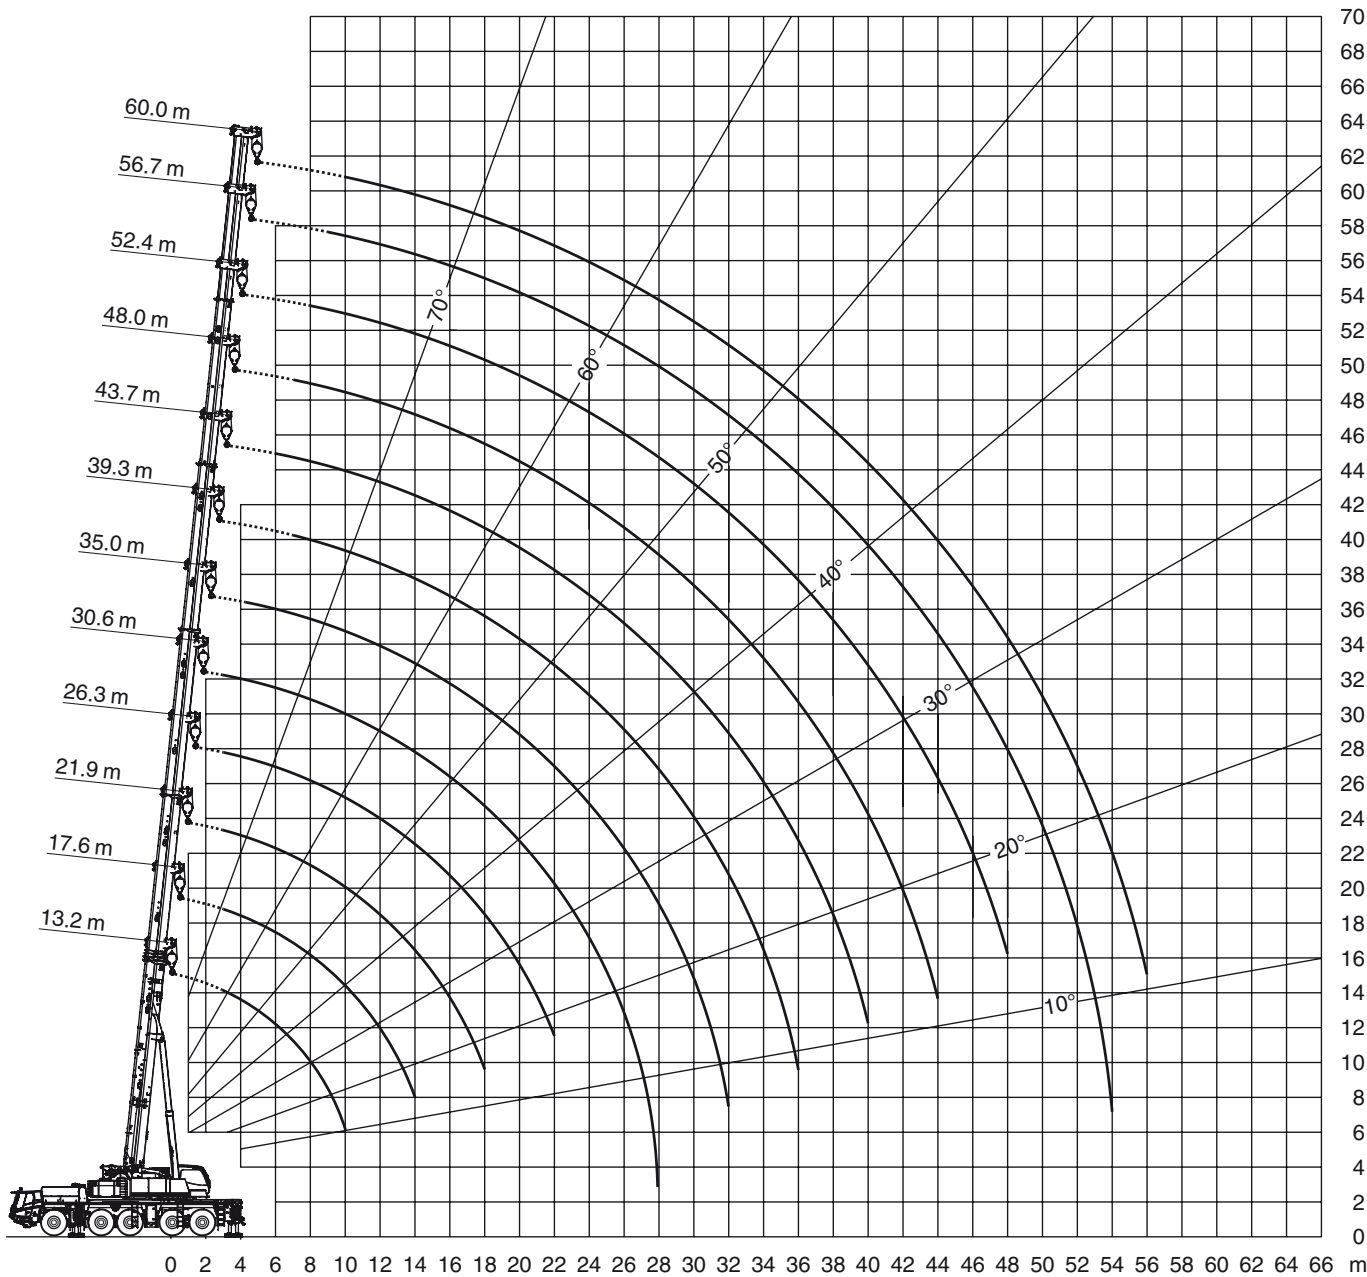

5,8/12/18
24/30/36m

50t

9x8,3m

105t

* = +155 / -122

200 t Teleskop-Mobilkran

Tadano ATF 200G-5

13,2-60m