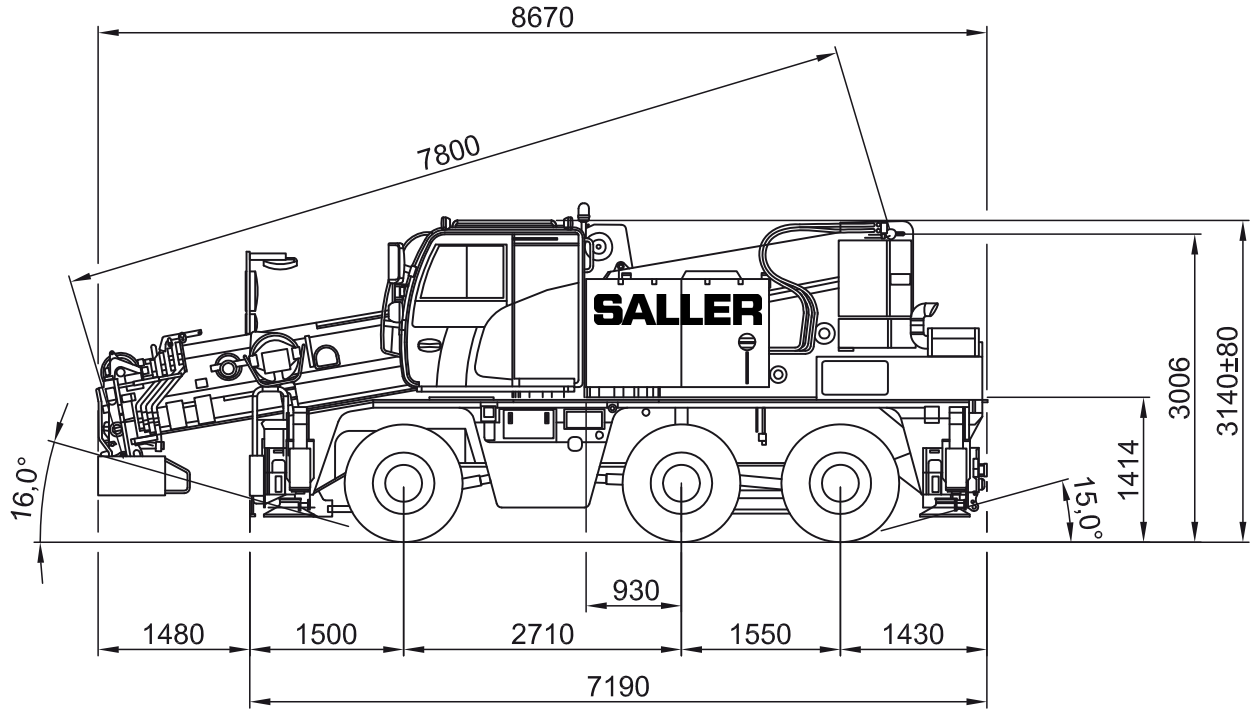

7,8-31,2m

1,3/7,1/13m

5,3t

6,4x6,2m

32t