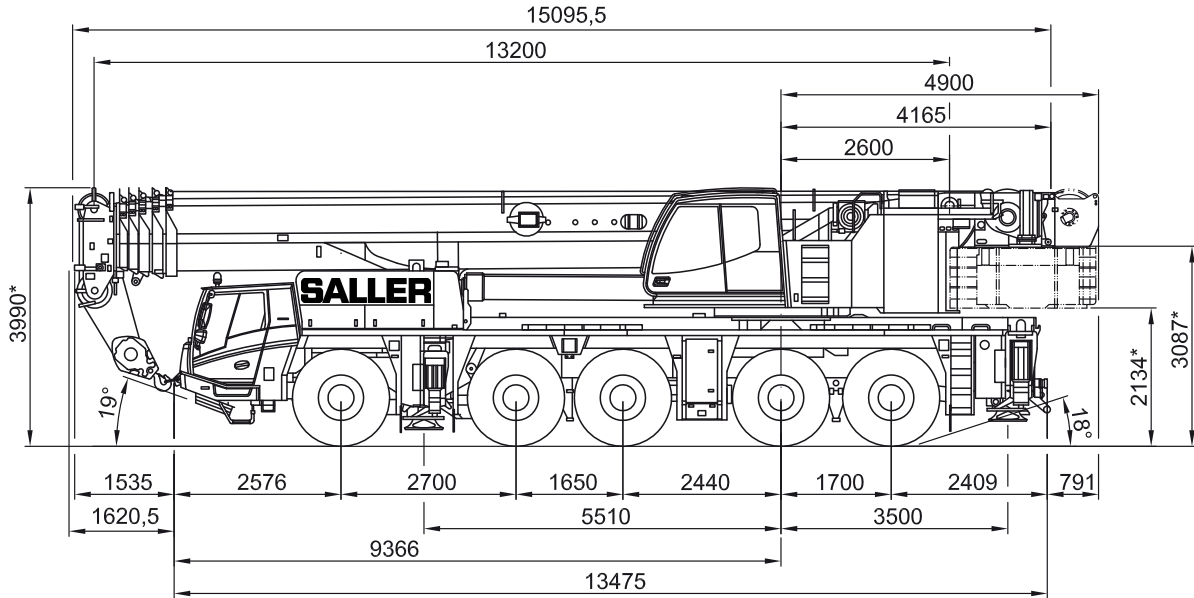

5,8/12/18
24/30/36m

50t

9x8,3m

105t

* = +155 / -122

200 t Teleskop-Mobilkran

Tadano ATF 200G-5

13,2-60m