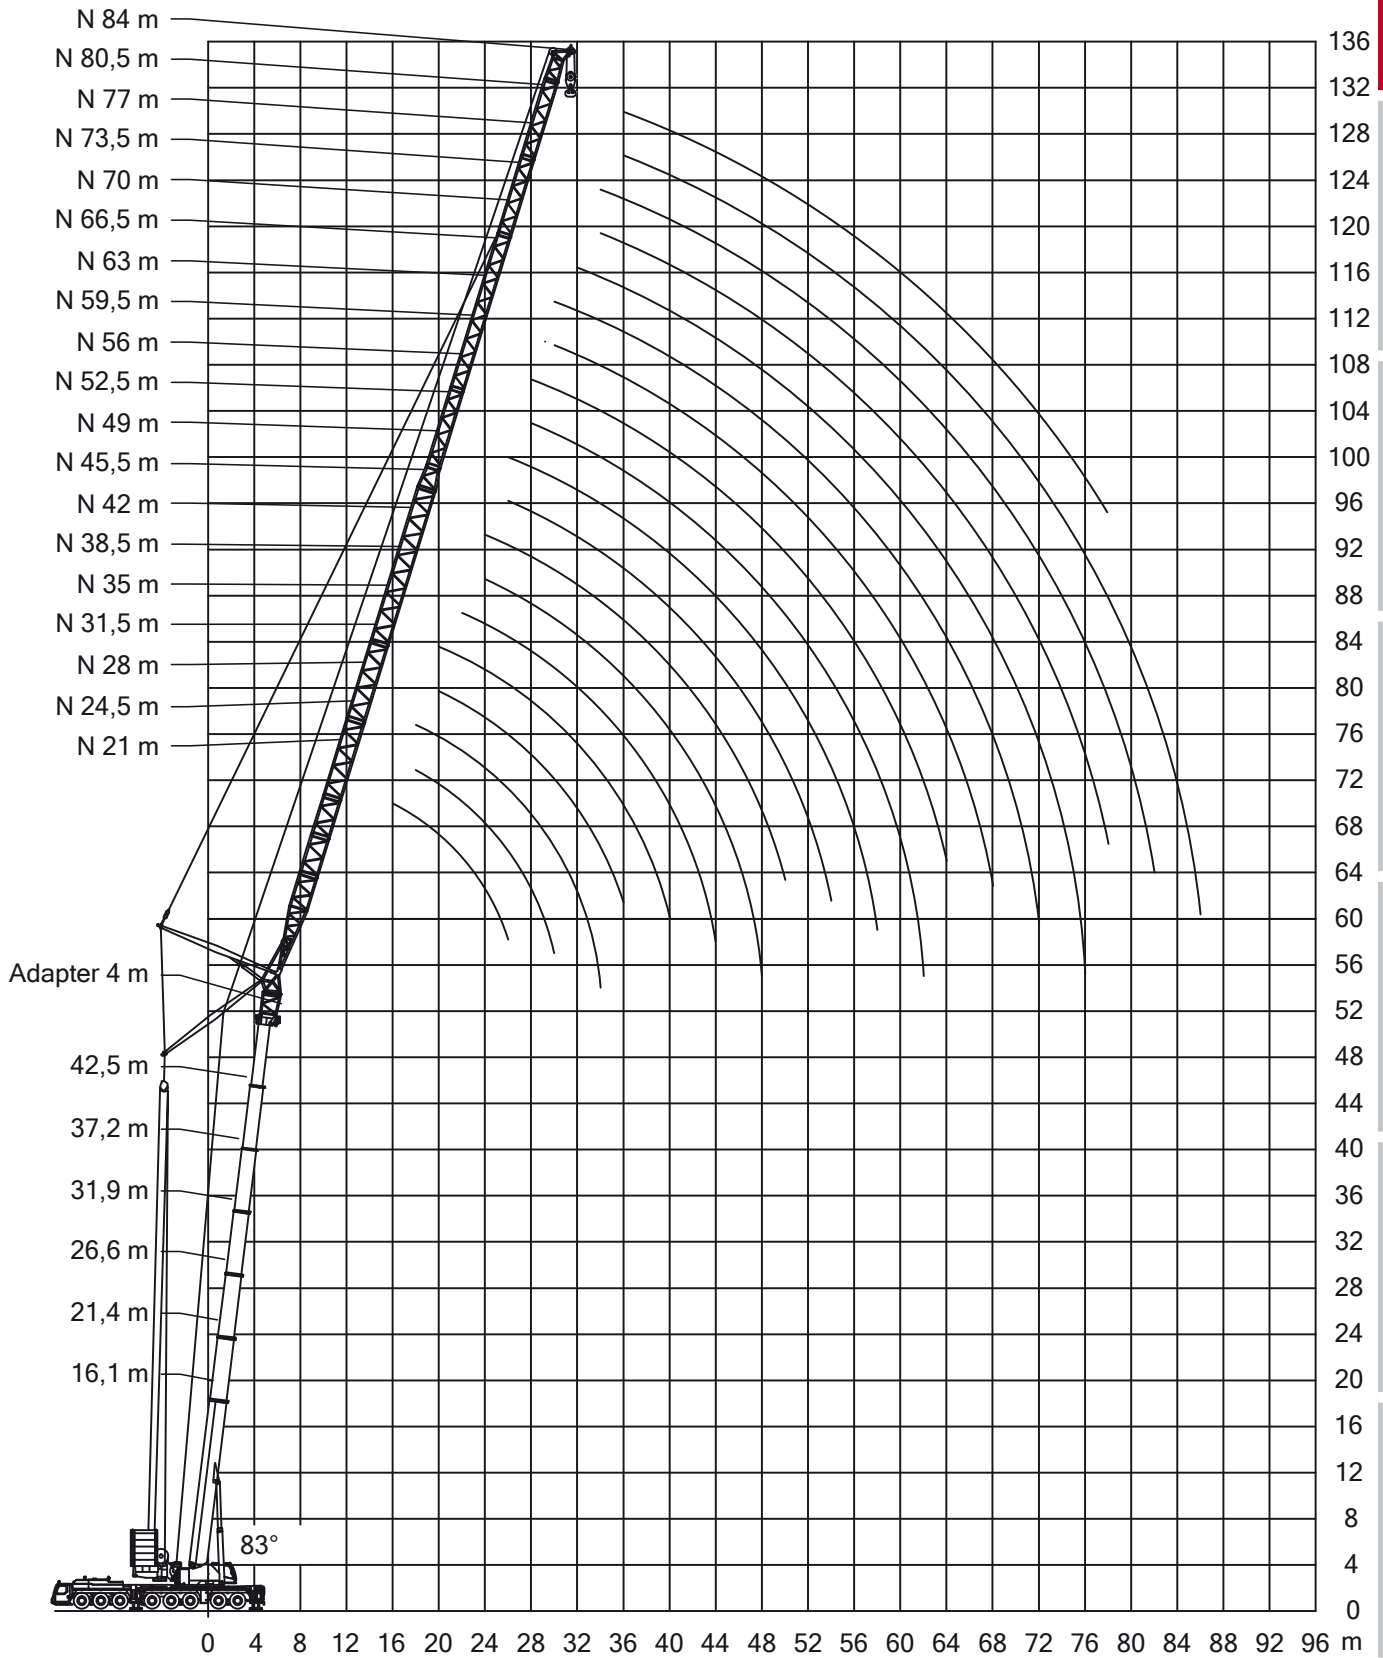

53,1-68,9m

56m

134t

10,4x9,6m

360°

13000

R=5m

m	53,1¹⁾				58,3¹⁾			63,6¹⁾			68,9¹⁾			m
	0°	10°	20°	40°	0°	10°	20°	0°	10°	20°	0°	10°	20°	
20	7,5													20
22	7,1				6,3									22
24	6,7				6			5,1						24
26	6,4				5,7			4,9			4,1			26
28	6,1				5,5			4,7			4			28
30	5,8				5,2			4,5			3,8			30
32	5,5	4,6			5			4,3			3,7			32
34	5,2	4,3			4,7	4		4,1			3,5			34
36	4,9	4,1			4,5	3,8		4	3,3		3,4			36
38	4,6	3,9			4,3	3,6		3,8	3,2		3,2	2,8		38
40	4,4	3,7	3,1		4,1	3,4		3,6	3		3	2,6		40
42	4,2	3,5	2,9		3,9	3,2		3,4	2,9		2,8	2,5		42
44	4	3,3	2,8		3,7	3,1	2,6	3,3	2,7		2,7	2,4		44
46	3,8	3,1	2,6		3,5	2,9	2,4	3,1	2,6	2,2	2,5	2,3		46
48	3,6	2,9	2,5		3,3	2,8	2,3	2,9	2,5	2,1	2,3	2,2	1,8	48
50	3,4	2,8	2,3		3,1	2,6	2,2	2,7	2,3	1,9	2,1	2	1,7	50
52	3,1	2,6	2,2		2,9	2,5	2	2,4	2,2	1,8	1,9	1,9	1,6	52
54	2,9	2,5	2		2,7	2,3	1,9	2,2	2,1	1,7	1,6	1,8	1,5	54
56	2,8	2,3	1,9	1,2	2,6	2,2	1,8	2	2	1,6	1,3	1,7	1,4	56
58	2,6	2,2	1,8	1,1	2,4	2,1	1,7		1,8	1,5	1	1,5	1,3	58
60	2,5	2	1,7	1	2,2	1,9	1,6		1,7	1,4		1,3	1,2	60
62	2,3	1,9	1,6	0,9	2,1	1,8	1,5		1,5	1,3		1,1	1,1	62
64	2,2	1,8	1,5	0,8	1,9	1,7	1,4		1,3	1,2		0,8	1	64
66	2,1	1,7	1,3	0,7	1,8	1,5	1,2			1,1			0,8	66
68	1,9	1,6	1,2		1,6	1,4	1,1			1				68
70	1,8	1,5	1,1		1,4	1,3	0,9							70
72	1,6	1,4	1			1,1	0,9							72
74	1,5	1,2	0,9			1	0,8							74
76	1,4*	1,1	0,7											76
78	1,2*	1												78
80	1,1*	0,9												80
82	0,9*	0,8*												82
84	0,8*													84

¹⁾+ 2,3 m Adapter

* Radius 6 m

Autokrane

Transportfahrzeuge

Hubarbeitsbühnen

Gabelstapler

Teleskopstapler

Montagen

Sonstiges