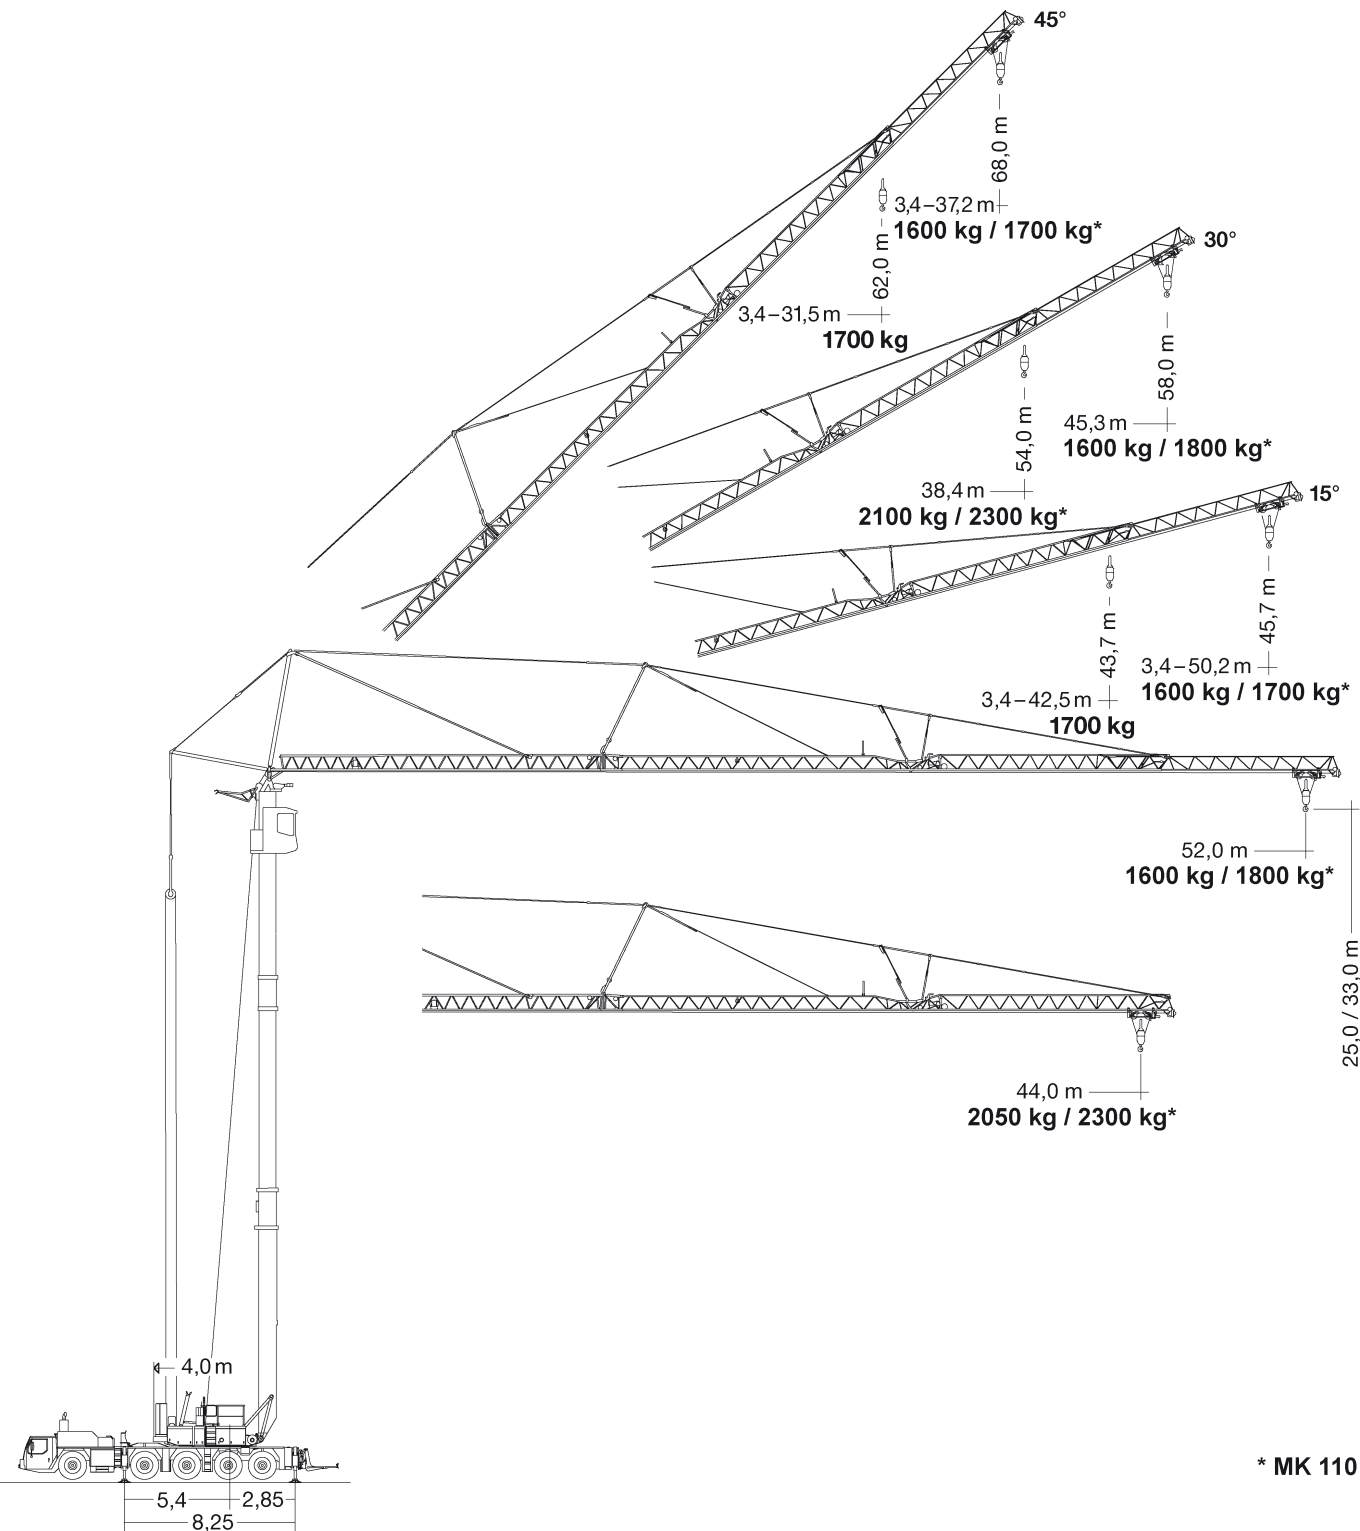

Sonstiges

44/52m

3,8t

8,25x8,2m

47t

* MK 110

44/52m

fest