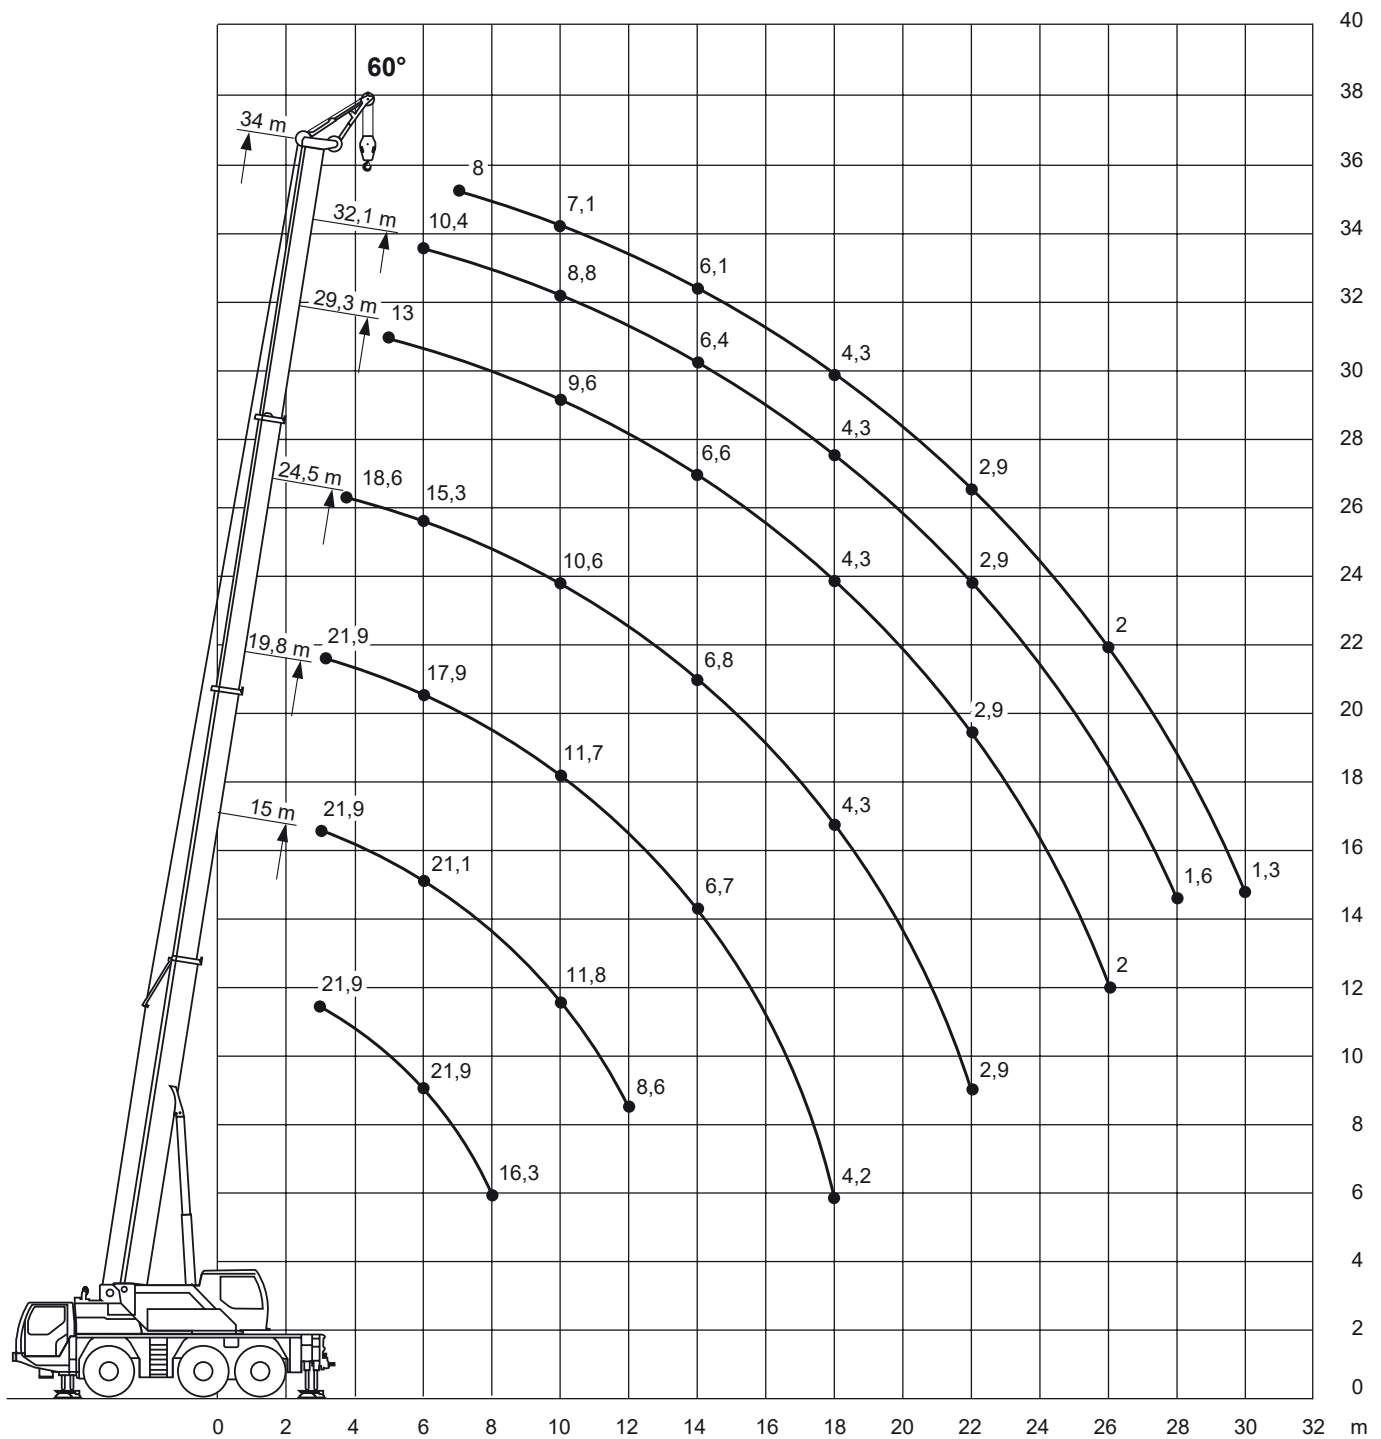

10,3-34m

1,4m

7t

7,2x6,4m

360°

75%

Autokrane

Transportfahrzeuge

Hubarbeitsbühnen

Gabelstapler

Teleskopstapler

Montagen

Sonstiges

m	10,3				15				19,8				24,5				m
	0°	20°	40°	60°	0°	20°	40°	60°	0°	20°	40°	60°	0°	20°	40°	60°	
3			25	21,9			24,6	21,9				21,9					3
3,5			25	21,9			25	21,9			24,2	21,9				18,6	3,5
4			25	21,9			25	21,9			22,7	21,9			17,5	17,8	4
4,5			25	21,9			25	21,9			21,4	21,2			16,9	17,1	4,5
5		26,1	25	21,9			24,1	21,9			20,2	20			16,4	16,5	5
6		23,2	23,3	21,9			21,5	21,1			18,1	17,9			15,4	15,3	6
7	19,2	19,4	19,5	19,6			19,3	19			16,2	16,1			13,9	13,8	7
8	16	16,1	16,2	16,3		16,1	16,3	16,4			14,8	14,6			12,6	12,6	8
9		11,8	13,8			13,7	13,9	13,9			13,4	13,4			11,5	11,4	9
10						11,6	11,7	11,8			11,6	11,7			10,6	10,6	10
12					8,4	8,5	8,6	8,6		8,6	8,7	8,7			8,4	8,5	12
14										6,6	6,6	6,7		6,6	6,7	6,8	14
16									5,1	5,2	5,2	5,3		5,2	5,3	5,3	16
18									4,2	4,2	4,2	4,2		4,2	4,2	4,3	18
20													3,4	3,4	3,5	3,5	20
22													2,8	2,8	2,9	2,9	22

m	29,3				32,1				34			m
	0°	20°	40°	60°	0°	20°	40°	60°	20°	40°	60°	
5			13,1	13								5
6			12,5	12,7			10,5	10,4				6
7			12	11,8			10,2	10,2		7,9	8	7
8			11,1	11,1			10	9,9		7,7	7,7	8
9			10,3	10,3			9,4	9,3		7,4	7,4	9
10			9,6	9,6			8,9	8,8		7,1	7,1	10
12			8,1	8,1			7,7	7,7		6,6	6,6	12
14			6,5	6,6			6,3	6,4		6,1	6,1	14
16			5,3	5,4			5,2	5,2		5,1	5,2	16
18		4,2	4,2	4,3		4,1	4,2	4,3		4,2	4,3	18
20		3,4	3,5	3,5		3,4	3,5	3,5	3,4	3,5	3,5	20
22		2,9	2,9	2,9		2,8	2,9	2,9	2,8	2,9	2,9	22
24	2,3	2,4	2,4	2,4		2,4	2,4	2,4	2,4	2,4	2,4	24
26	1,9	1,9	2	2	1,9	1,9	2	2	2	2	2	26
28		1,6	1,6		1,5	1,6	1,6	1,6	1,6	1,6	1,6	28
30					1,3	1,3	1,3		1,3	1,3	1,3	30
32									1	1,1		32