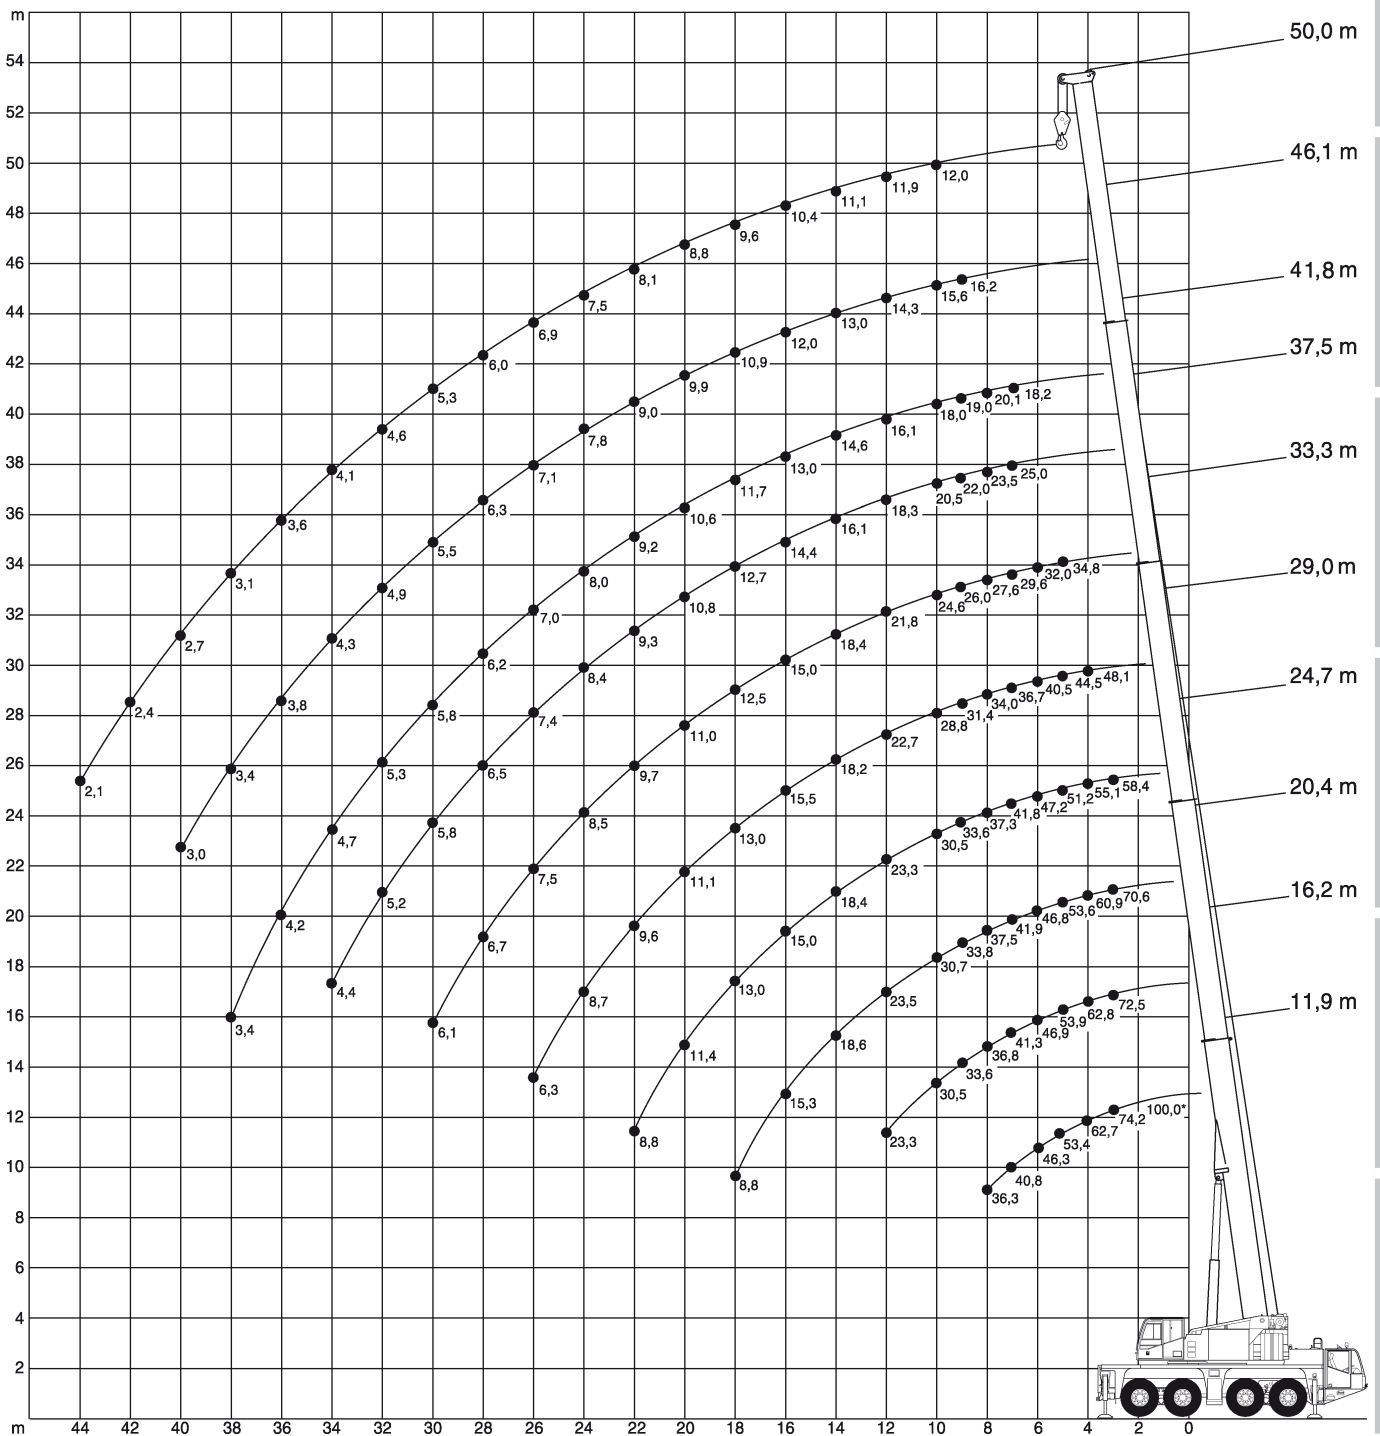

100 t Teleskop-Mobilkran

Terex AC 100-4

11,9-50m

10,1/19m

26,1t

8,1x7,2m

61t

11,9-50m