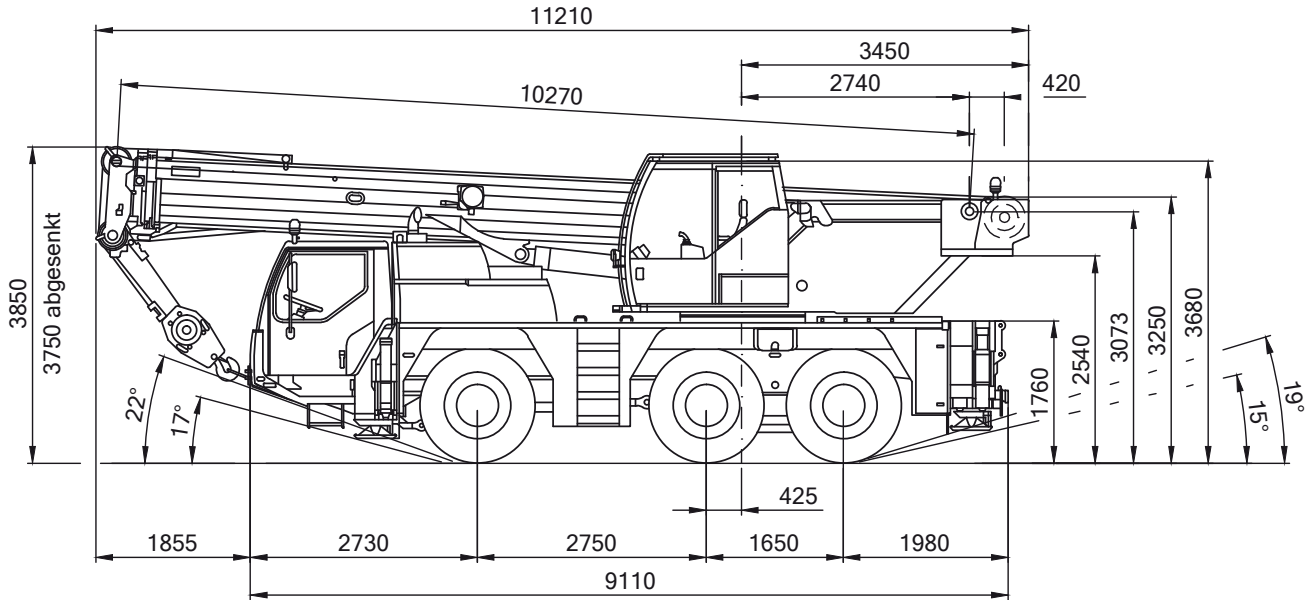

1,4/9,2/16m

7t

7,2x6,4m

37t

50 t Teleskop-Mobilkran

Liebherr LTM 1045-3.1

10,3-34m

7t