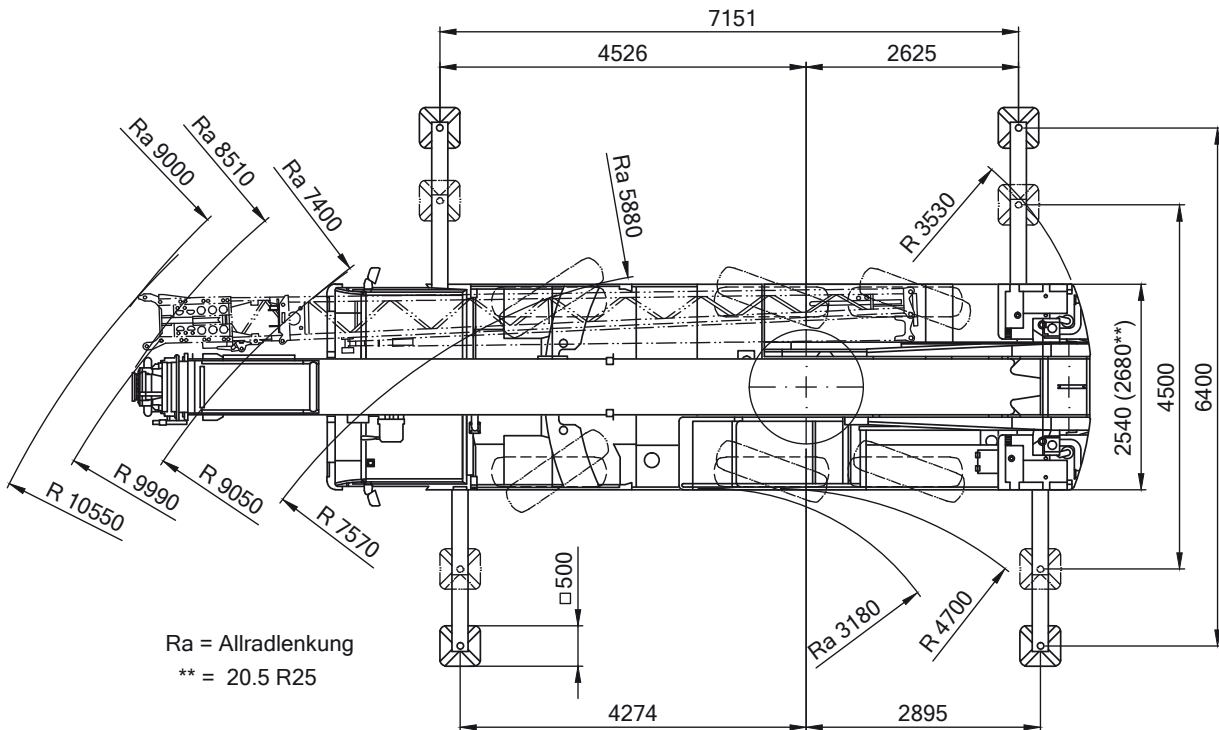

9,2/16m

9t

7,2x6,4m

48t

50 t Teleskop-Mobilkran

Liebherr LTM 1050-3.1

11,4-38m

9t