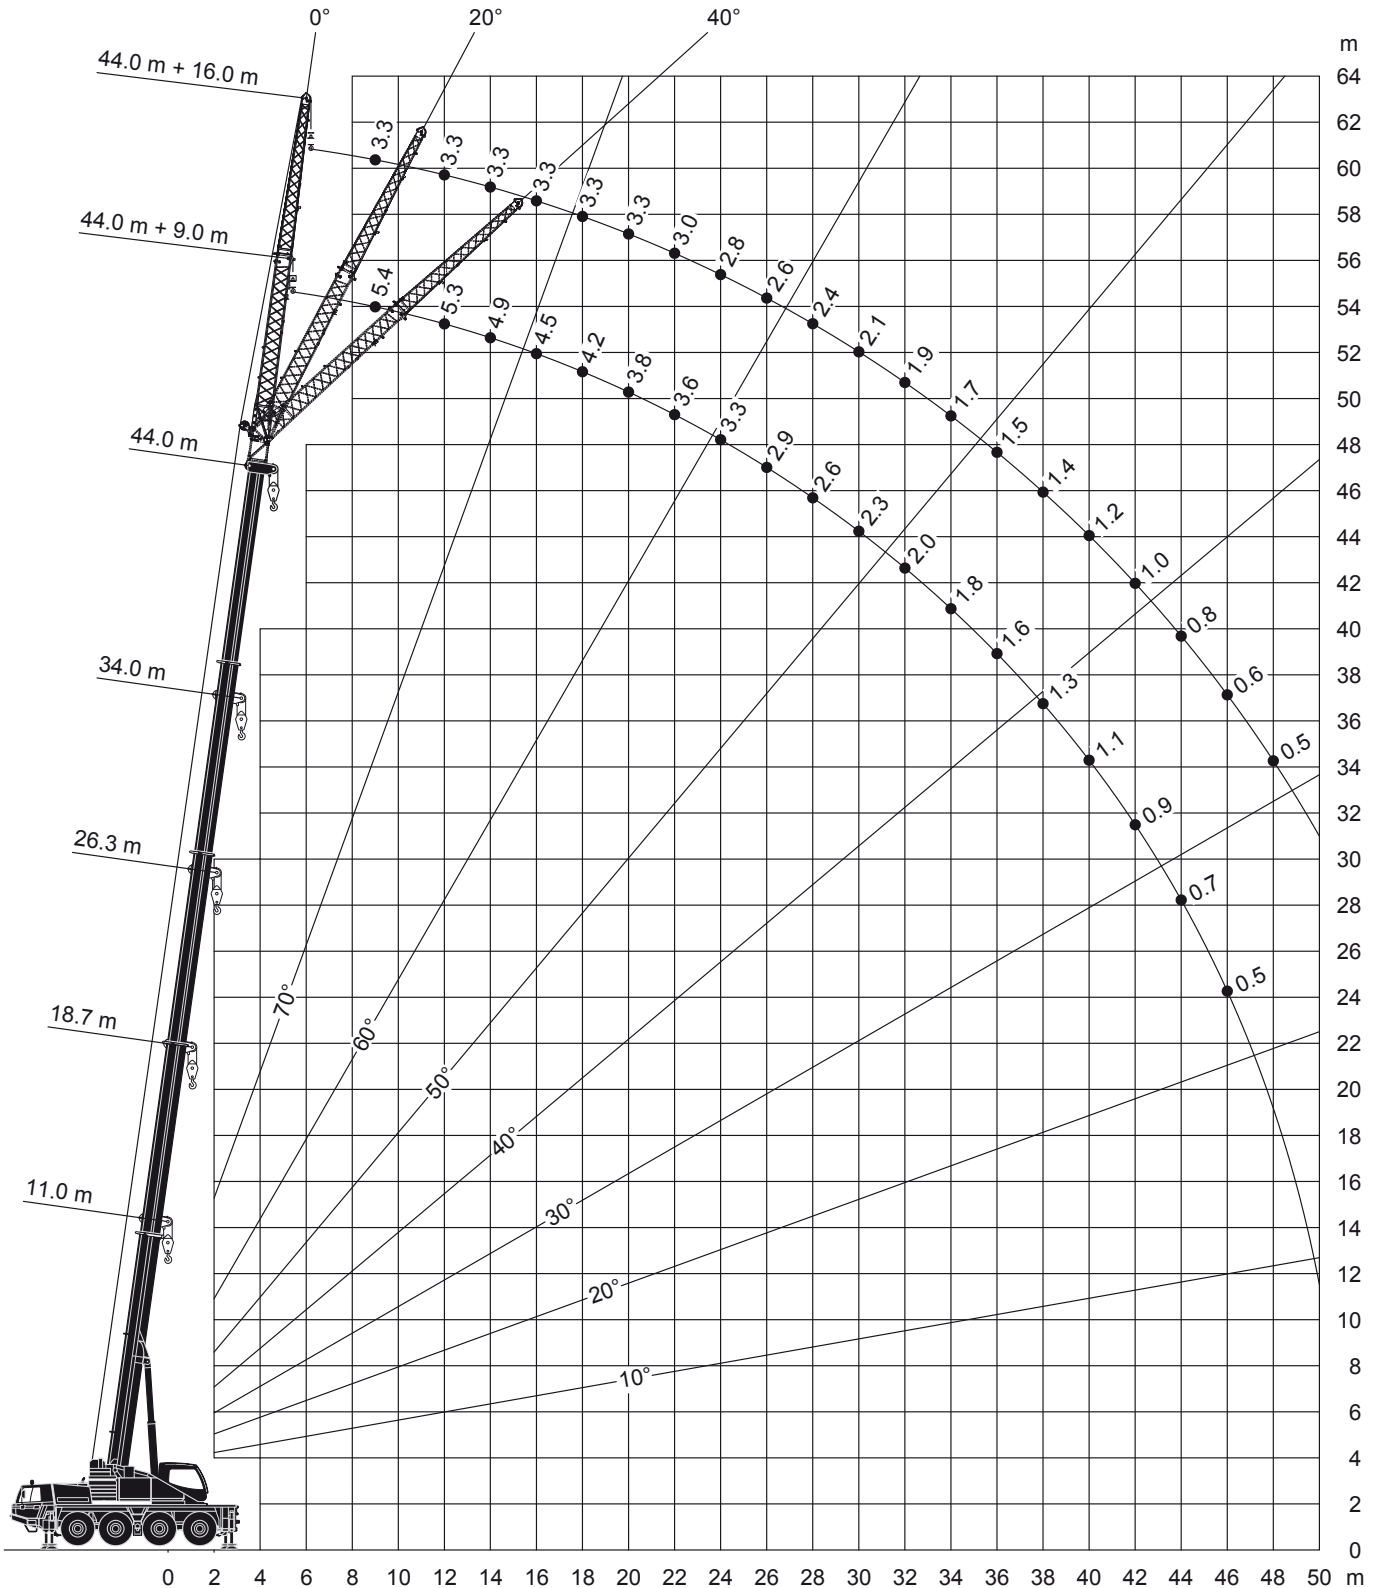

Tadano ATF 65G-4

Teleskop-Mobilkran 70 t

30,1-44m

9m

15t

7,81x6,4m

360°

75%