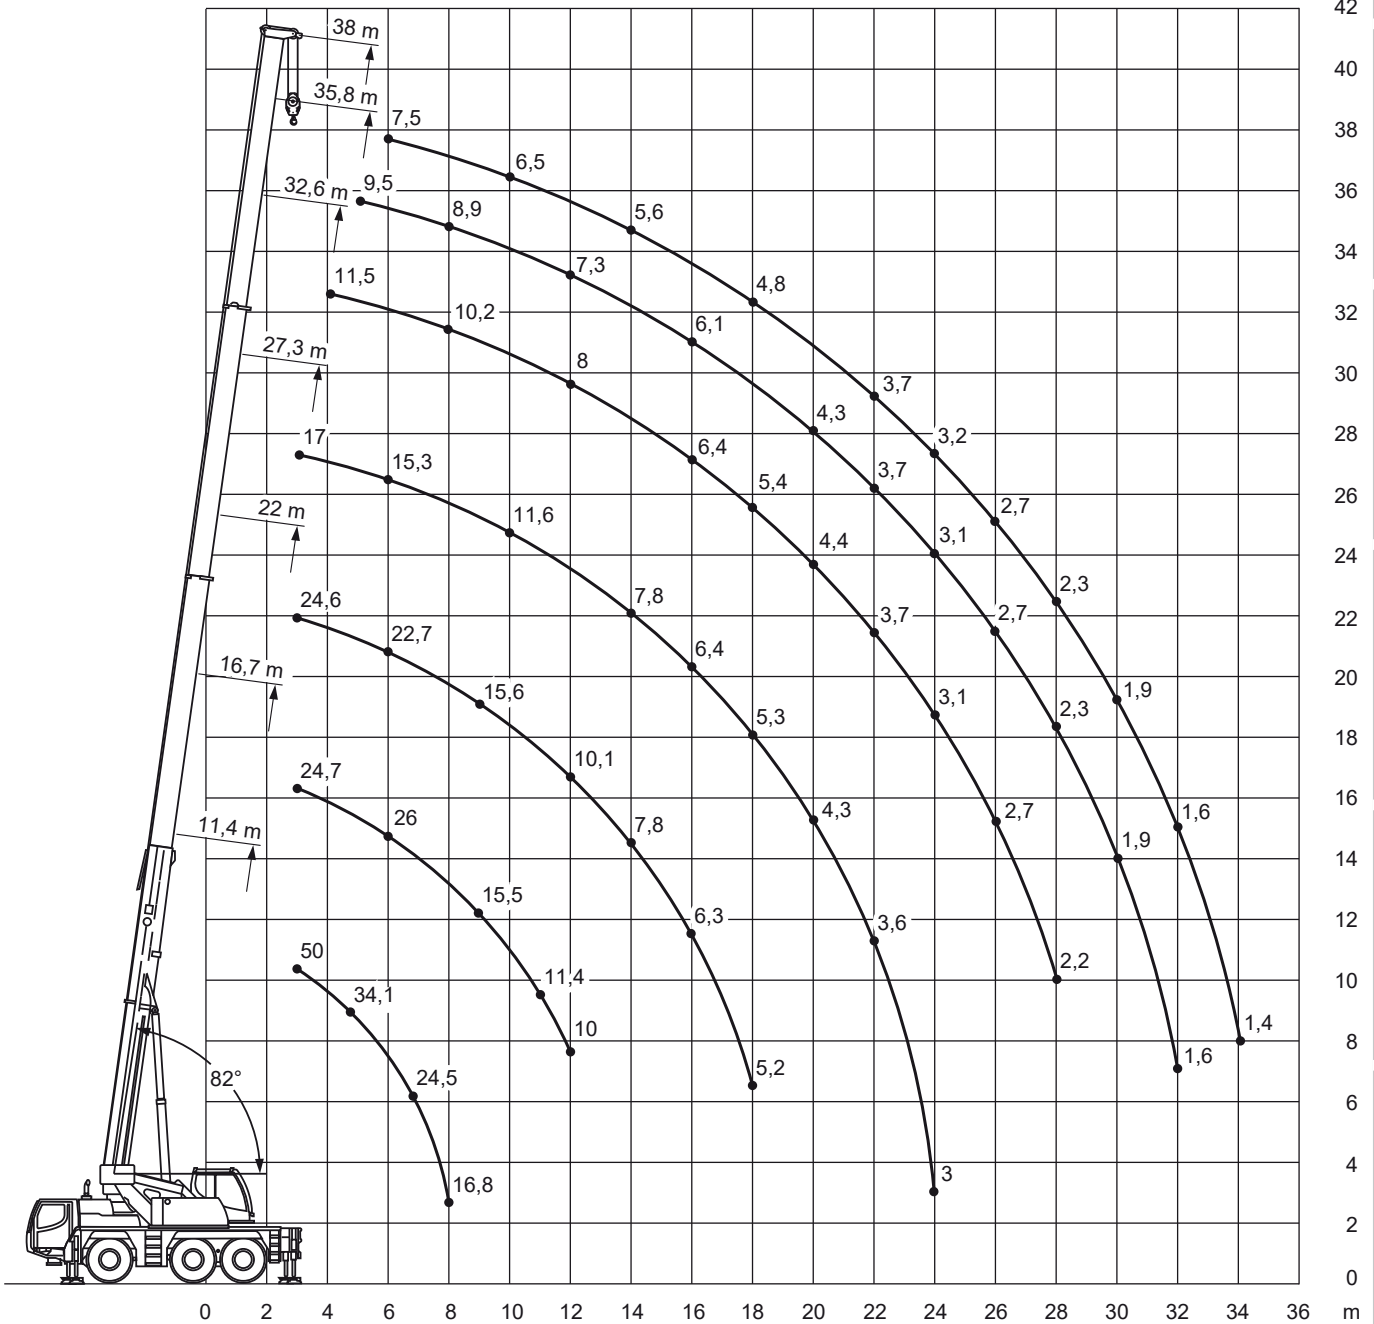

9,2/16m

9t

7,2x6,4m

48t

50 t Teleskop-Mobilkran

Liebherr LTM 1050-3.1

11,4-38m

9t