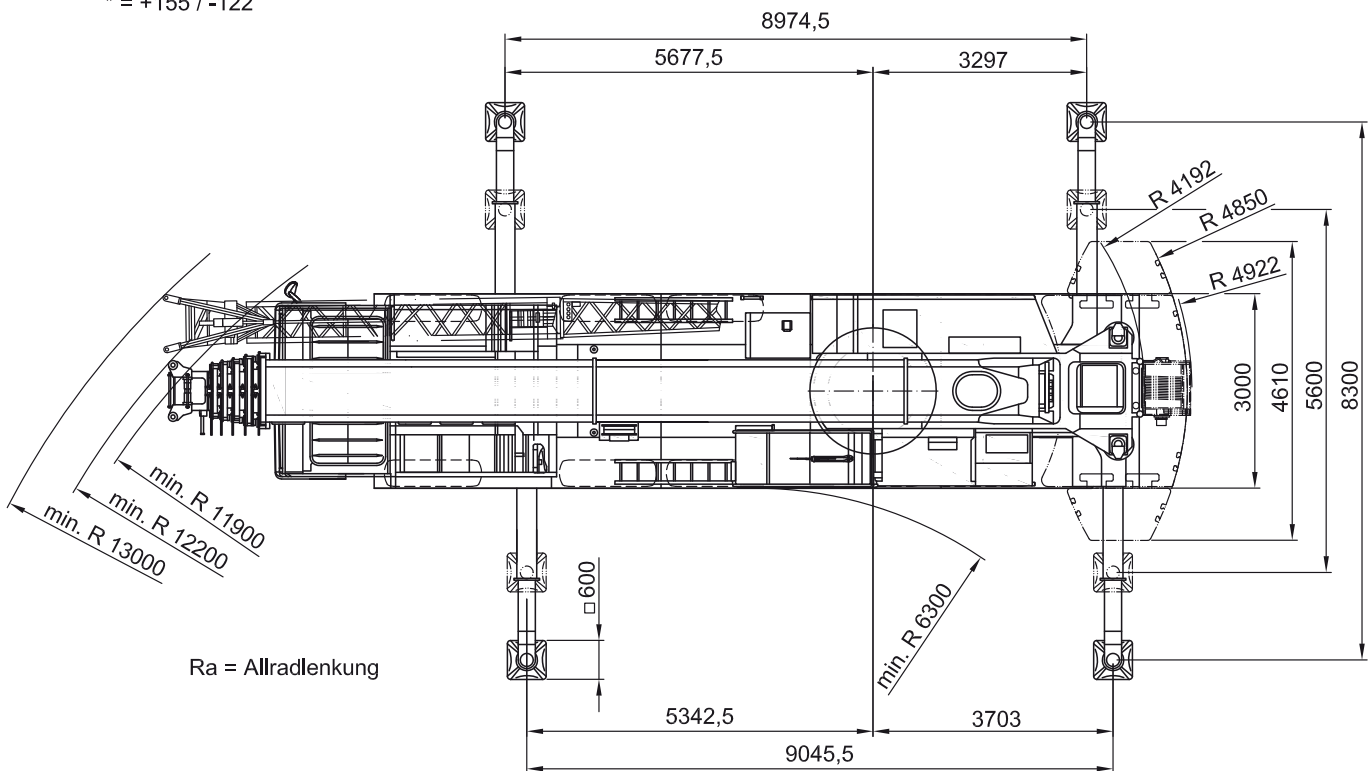

5,8/12/18
24/30/36m

50t

9x8,3m

105t

* = +155 / -122

200 t Teleskop-Mobilkran

Tadano ATF 200G-5

13,2-60m