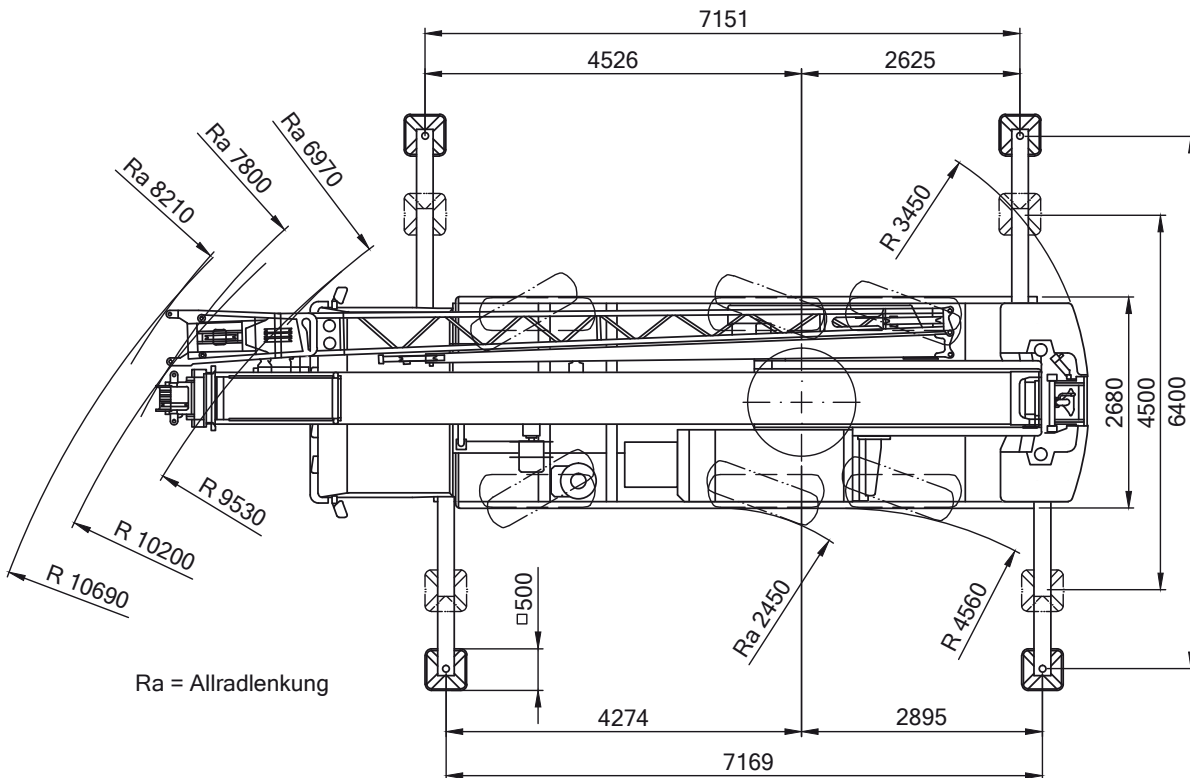

1,4/9,2/16m

7t

7,2x6,4m

37t

50 t Teleskop-Mobilkran

Liebherr LTM 1045-3.1

10,3-34m

7t