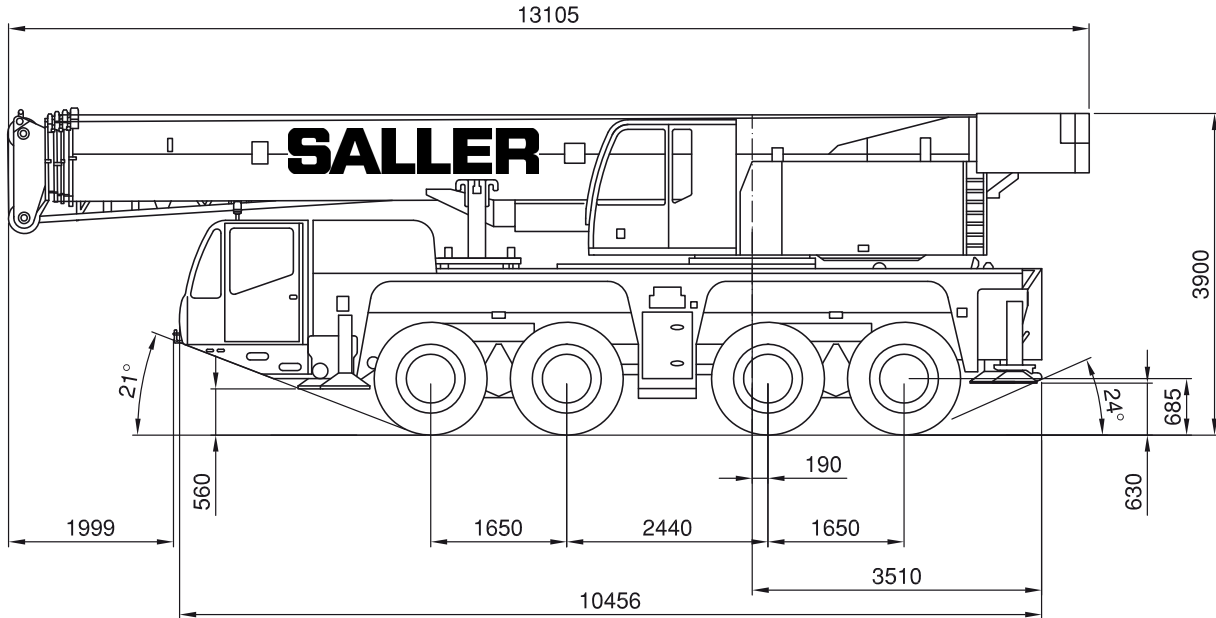

100 t Teleskop-Mobilkran

Terex AC 100-4

11,9-50m

10,1/19m

26,1t

8,1x7,2m

61t

11,9-50m