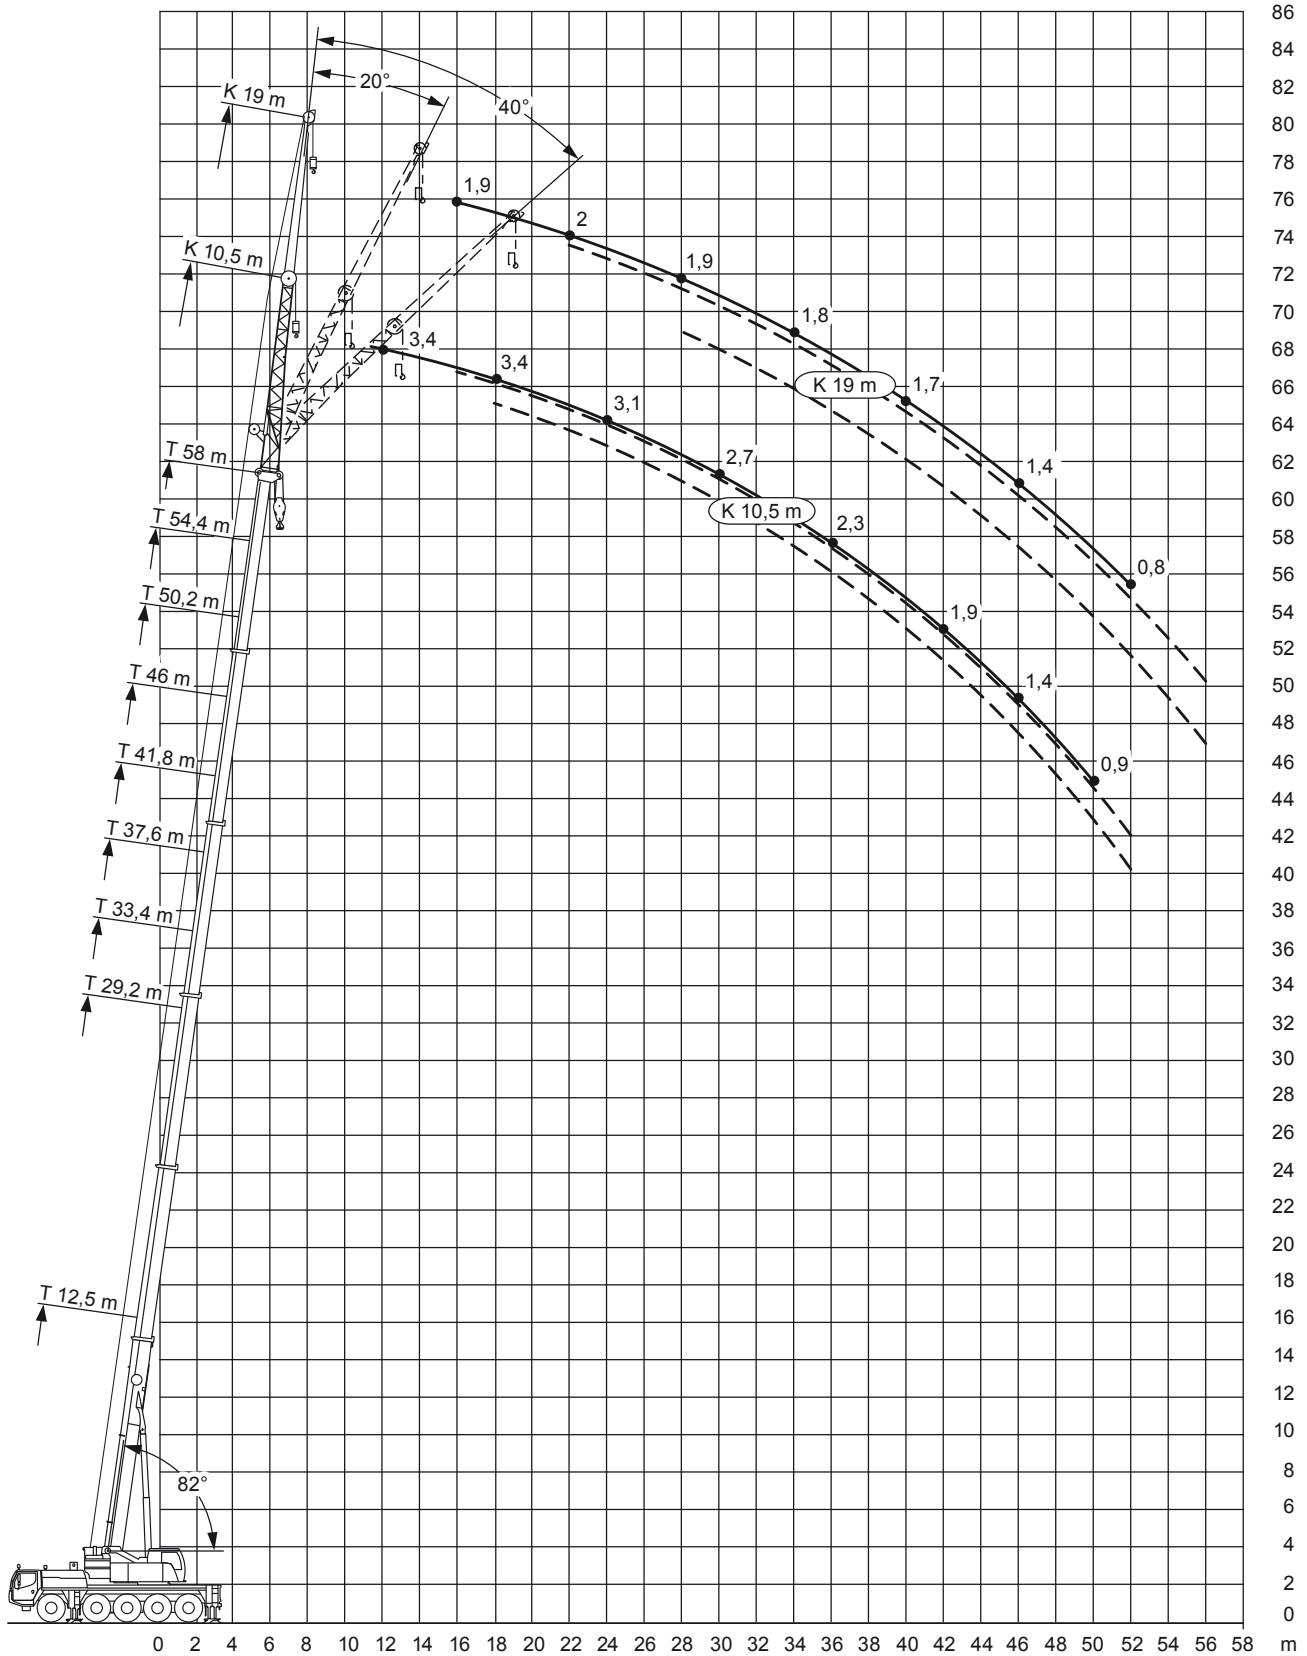

46-58m

10,5m

23t

7,4x7m

360°

13000

m	46			50,2			54,4			58			m
	0°	20°	40°	0°	20°	40°	0°	20°	40°	0°	20°	40°	
9	7,1												9
10	7,1			5,2									10
11	7			5,1			4,1						11
12	7			5,1			4,1			3,4			12
14	7	6,7		5,1	5,2		4,1			3,4			14
16	6,8	6,5	5,7	5,1	5		4	4		3,4			16
18	6,4	6,1	5,6	4,9	4,7	4,6	3,9	3,8	3,7	3,4	3,4		18
20	5,9	5,7	5,5	4,7	4,4	4,3	3,8	3,7	3,6	3,3	3,3	3,2	20
22	5,5	5,3	5,2	4,4	4,2	4,1	3,6	3,5	3,4	3,2	3,1	3,1	22
24	5,1	4,9	4,8	4,1	3,9	3,9	3,4	3,3	3,3	3,1	3	3	24
26	4,7	4,6	4,5	3,8	3,8	3,7	3,3	3,2	3,1	2,9	2,9	2,9	26
28	4,3	4,3	4,2	3,6	3,6	3,5	3,1	3	3	2,8	2,8	2,7	28
30	4	4	4	3,4	3,4	3,4	3	2,9	2,9	2,7	2,6	2,6	30
32	3,7	3,7	3,7	3,2	3,2	3,2	2,8	2,7	2,7	2,5	2,5	2,5	32
34	3,4	3,5	3,5	3	3	3	2,7	2,6	2,6	2,4	2,4	2,4	34
36	2,9	3,2	3,3	2,9	2,9	2,9	2,5	2,5	2,5	2,3	2,3	2,3	36
38	2,6	2,7	2,9	2,6	2,7	2,7	2,4	2,4	2,4	2,2	2,2	2,2	38
40	2,4	2,5	2,5	2,2	2,4	2,6	2,3	2,3	2,3	2,1	2,1	2,1	40
42	2,1	2,3	2,3	2,1	2,1	2,2	2	2,1	2,2	1,9	2	2	42
44	1,8	2	2,1	2	2	2	1,7	1,9	2	1,7	1,8	1,9	44
46	1,7	1,7	1,8	1,7	1,9	1,9	1,4	1,6	1,7	1,4	1,6	1,7	46
48	1,6	1,6	1,6	1,5	1,6	1,7	1,2	1,3	1,4	1,1	1,3	1,4	48
50	1,4	1,5	1,5	1,2	1,4	1,4	0,9	1,1	1,1	0,9	1,1	1,1	50
52	1,2	1,3	1,2	1	1,1	1,1	0,7	0,8	0,9		0,8	0,9	52
54				0,8	0,9	0,9							54
56					0,7	0,7							56

Autokrane

Transportfahrzeuge

Hubarbeitsbühnen

Gabelstapler

Teleskopstapler

Montagen

Sonstiges