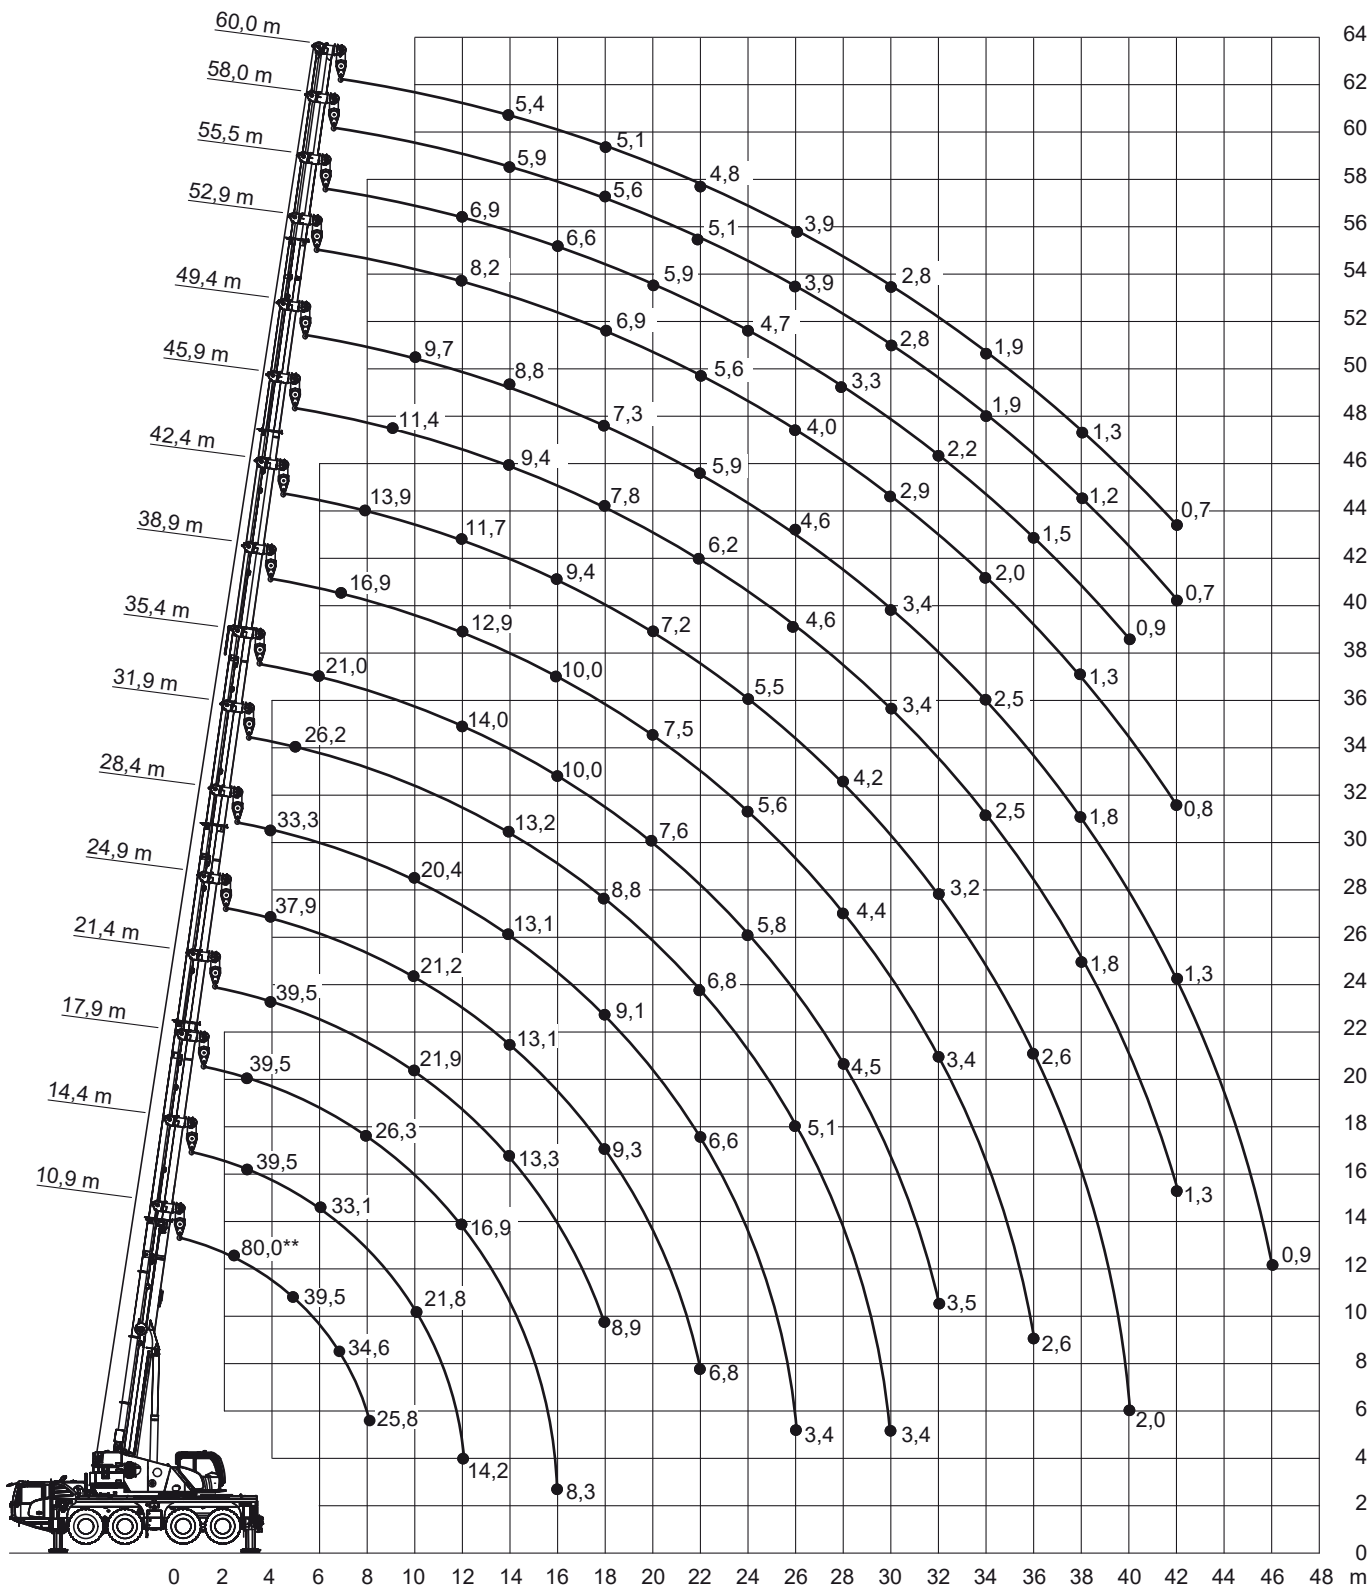

1,6/6,5m

17,7t

8,08x6,48m

80t

80 t Teleskop-Mobilkran

Tadano AC 4.080-1

10,9-60m

17,7t