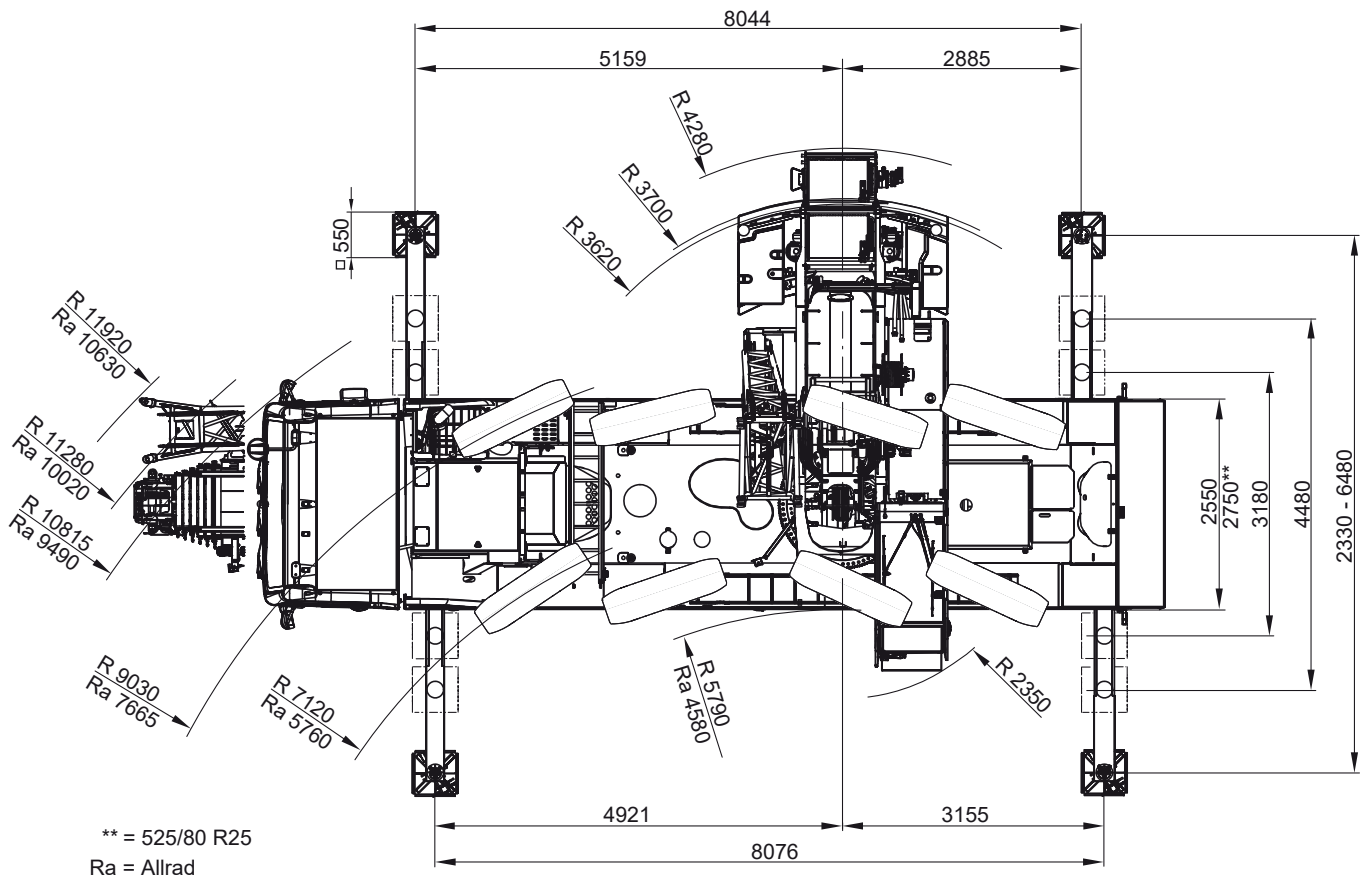

1,6/6,5m

17,7t

8,08x6,48m

80t

80 t Teleskop-Mobilkran

Tadano AC 4.080-1

10,9-60m

17,7t