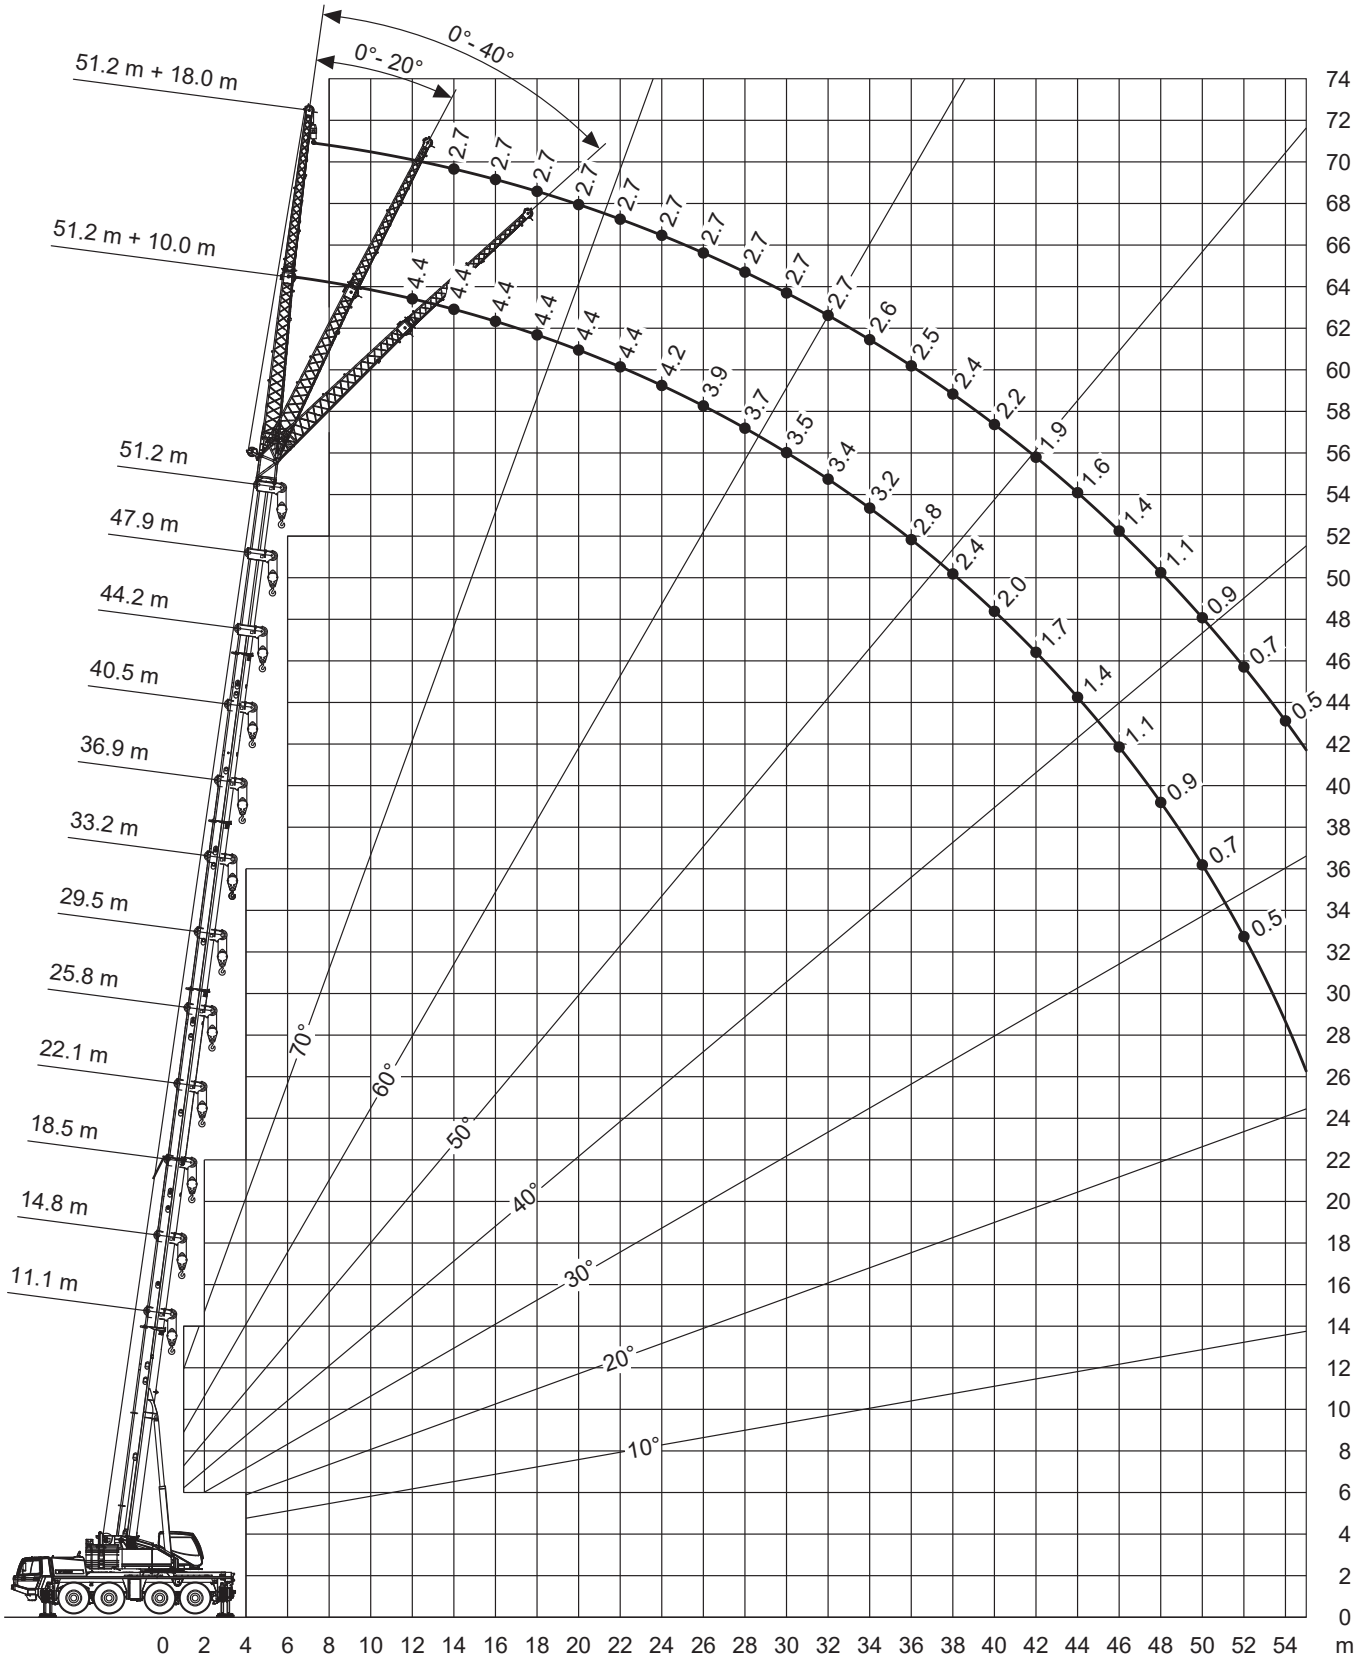

Tadano ATF 90G-4

Teleskop-Mobilkran 90 t

33,2-51,2m

10m

22,3t

8,54x7,2m

360°

75%